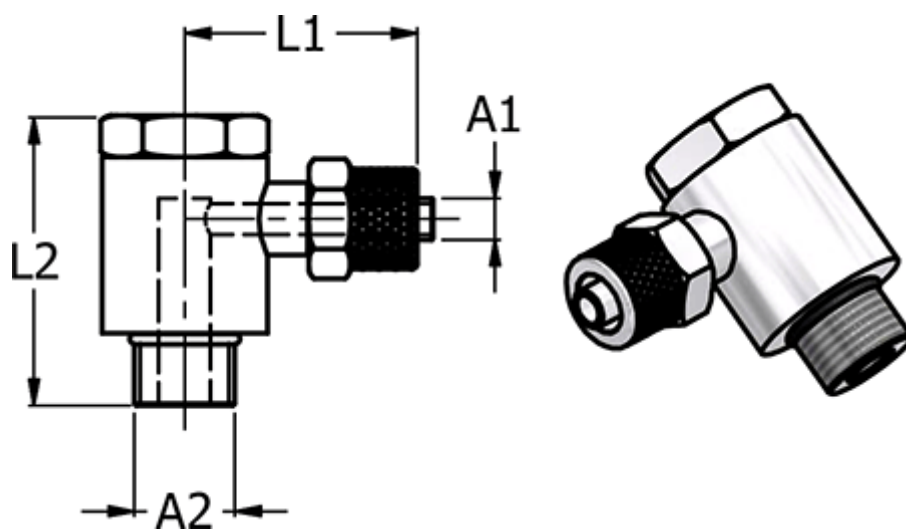

Article number: 586136186

Description: Push-on fitting 13.618-6, metal G 1/8"/Ø6/4
Banjovinkel

Measures

= -	NV	= 14
= -	Thread A2 = G 1/8"	
= -		
= -		
= -		

Hose diameter A1 = 6/4

L1 = 28.5

L2 = 28.0